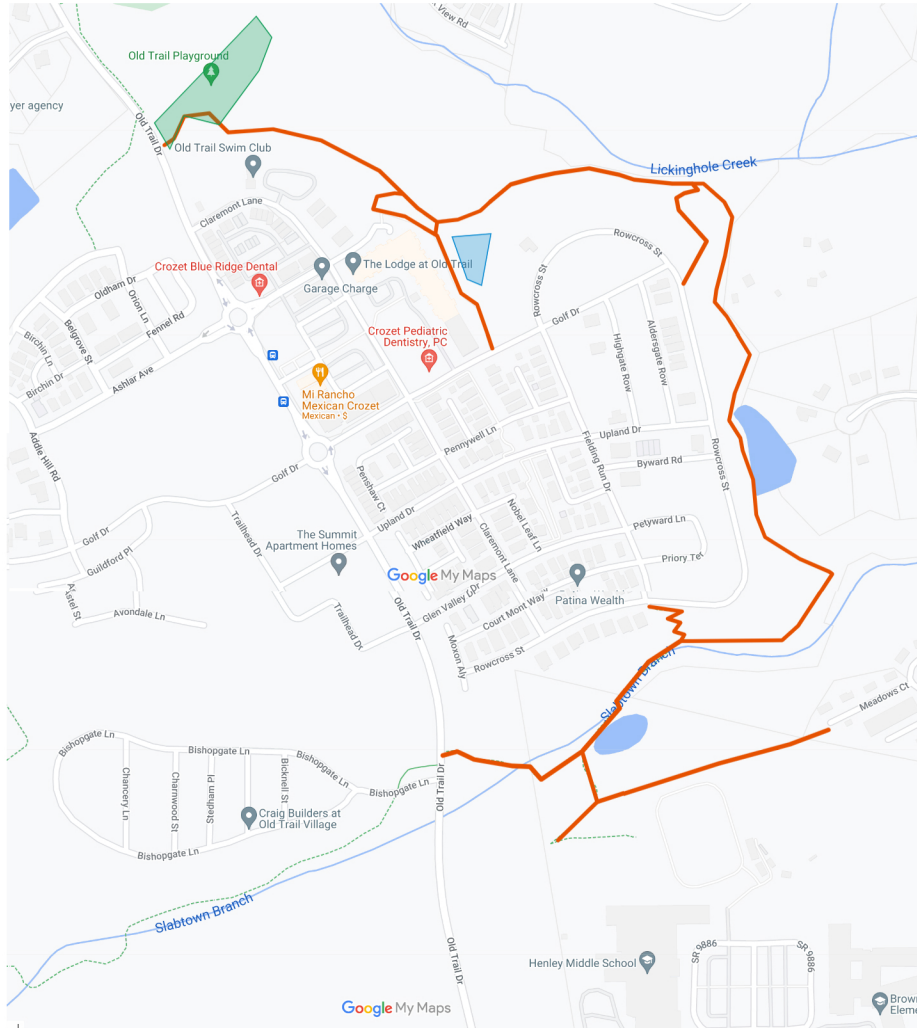

Rowcross Trail Network Old Trail, Crozet

Trail entrances at:

- Golf Drive behind The Lodge at Old Trail
- Intersection of Golf Drive and Rowcross Street
- Intersection of Fielding Run Drive and Rowcross Street
- Old Trail Drive across from Bishopgate Lane