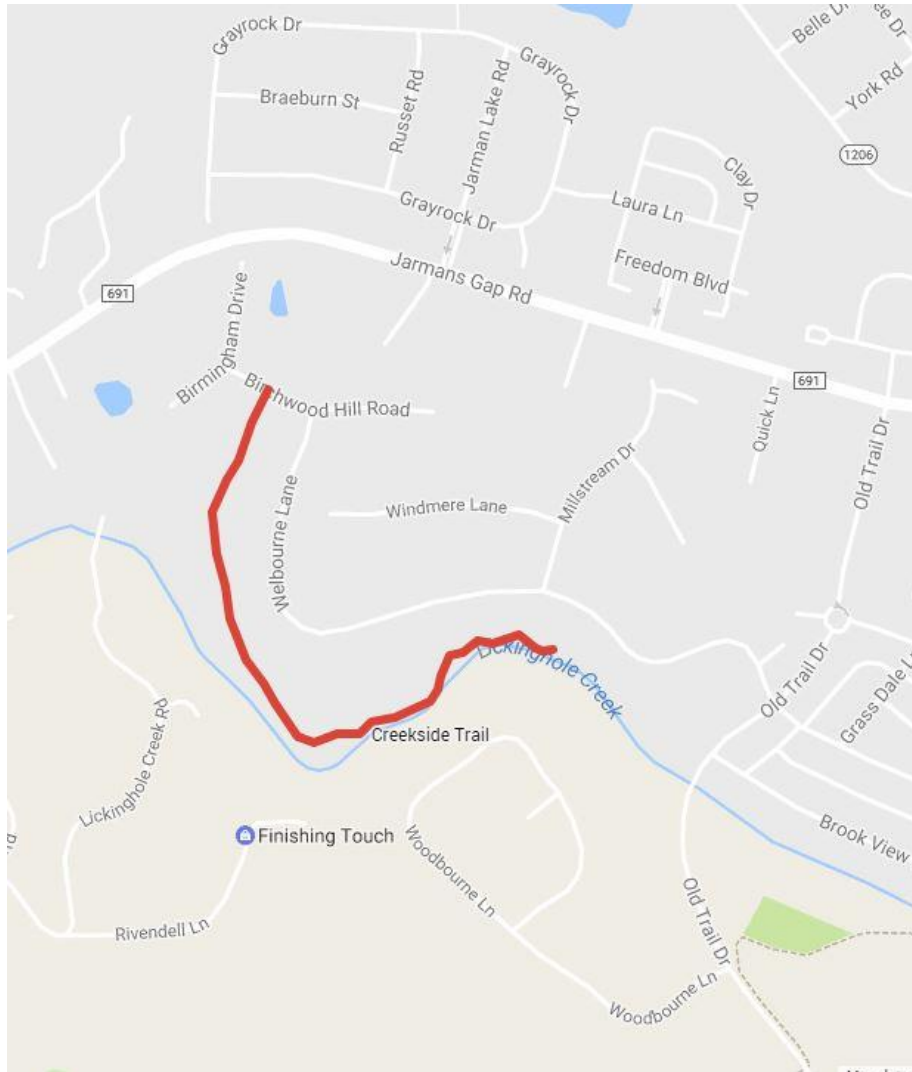

Creekside Trail

Find the trail:

Enter the Old Trail trail system from Welbourne Lane, directly across from Millstream Drive. In a short distance, turn right to follow the Creekside trail along Lickinghole Creek. At present, the farther end is not completed, due to construction on the area.

GPS Coordinates: N38° 03.951' W78° 42.968'